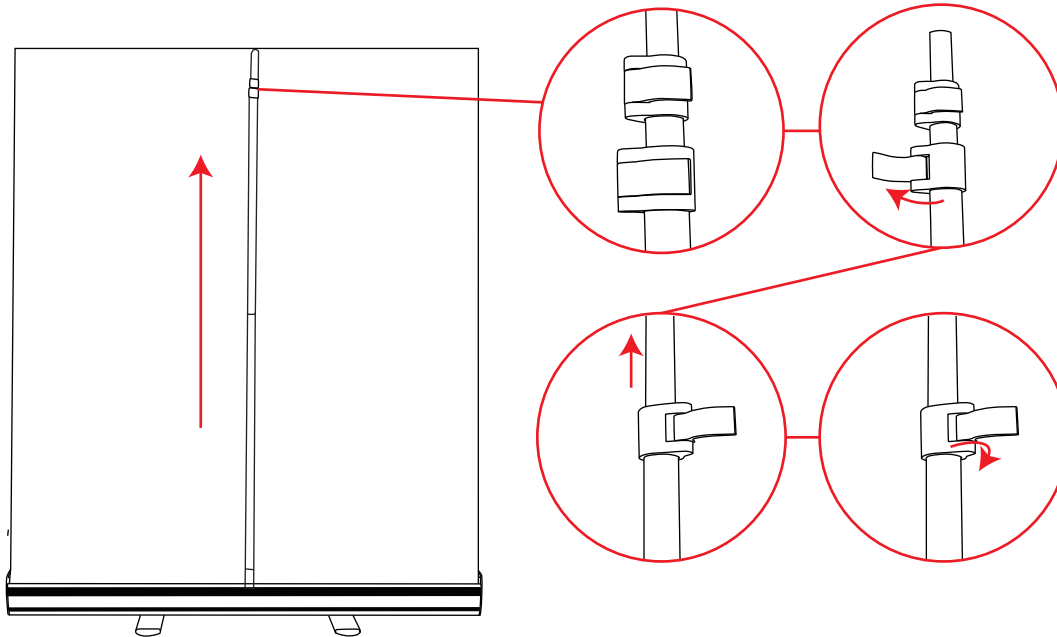

Giant Mosquito

	kg
850mm	4.6kg
1000mm	4.75kg
1200mm	5kg
1500mm	5.2kg
2000mm	5.4kg

Area grafica visibile: 3000mm(h) x 850/1000/1200/1500/2000mm(l)
Spessore support di stampa consigliato: 300 micron

Giant Mosquito

1

2

3

4

Giant Mosquito

Attaching Graphic