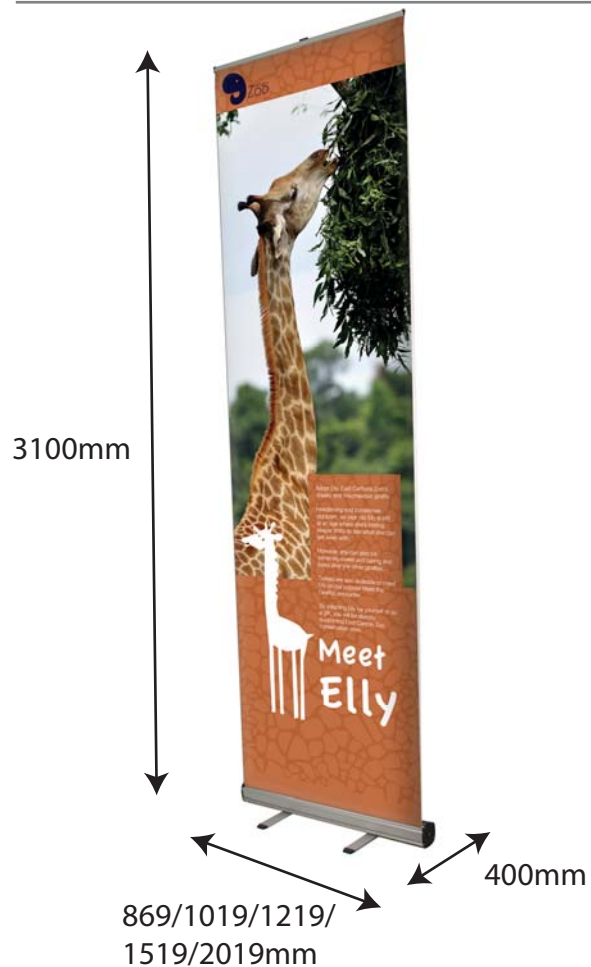

Giant Mosquito

	kg
850mm	4.6kg
1000mm	4.75kg
1200mm	5kg
1500mm	5.2kg
2000mm	5.4kg

Area grafica visibile: 3000mm(h) x 850/1000/1200/1500/2000mm(l)
Spessore support di stampa consigliato: 300 micron

Giant Mosquito

1

2

3

4

Giant Mosquito

Attaching Graphic